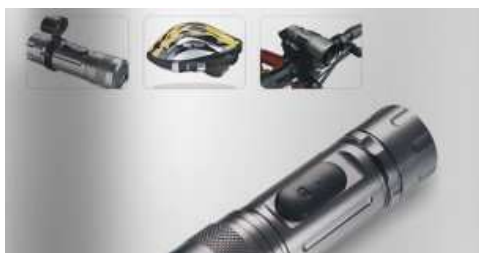

waterproof camera

Car camera,For bike camera , photo taken ,video recorder ,andio recorder

1.Camcorder pixels: 720*480; 1.2mega pixels , picture pixel:1280*1024

Lens: CMOS 1/4

2.Format: AVI,JPG

3.Support micro sd card: 1GB-16GB(Optional)